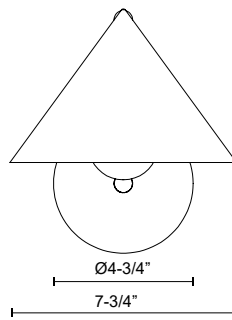

alora mood

P. 1.855.855.8926

CANADA: 19054 28TH Avenue Surrey - BC V3Z 6M3

USA: 3035 E. Lone Mountain Rd - Las Vegas, NV, 89081

REMY WV485007

FIXTURE DIMENSIONS	W7-3/4" x H8-3/8" x E10-1/2"
HEIGHT FROM CENTER	5-5/8"
EXTENSION	10-1/2"
LAMP TYPE	E26
WATTAGE	1 x 60W
MAX WATTAGE	60W
BULB QTY	1
BULBS INCLUDED	No
VOLTAGE	120V
DIMMABLE	Full Range Dimmer Switch
MATERIAL	Steel
INSTALL OPTIONS	Down Only
LOCATION	Damp
CANOPY DIMENSIONS	D4-3/4" x E1-5/8"
BRAND	Alora Mood

[D - Diameter, L - Length, W - Width, H - Height, E - Extension]

AVAILABLE FINISHES:

WV485007BG
Brushed Gold

WV485007MB
Matte Black

WV485007WH
White

*For complete warranty terms, please visit: www.aloralighting.com/warranty