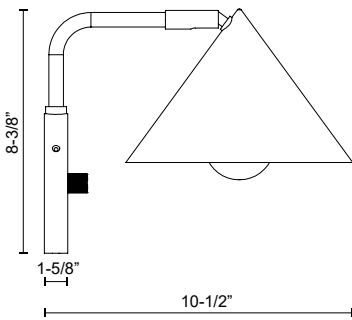

alora mood

P. 1.855.855.8926

CANADA: 19054 28TH Avenue Surrey - BC V3Z 6M3

USA: 3035 E. Lone Mountain Rd - Las Vegas, NV, 89081

REMY WV485007

FIXTURE DIMENSIONS	W7-3/4" x H8-3/8" x E10-1/2"
HEIGHT FROM CENTER	5-5/8"
EXTENSION	10-1/2"
LAMP TYPE	E26
WATTAGE	1 x 60W
MAX WATTAGE	60W
BULB QTY	1
BULBS INCLUDED	No
VOLTAGE	120V
DIMMABLE	Full Range Dimmer Switch
MATERIAL	Steel
INSTALL OPTIONS	Down Only
LOCATION	Damp
CANOPY DIMENSIONS	D4-3/4" x E1-5/8"
BRAND	Alora Mood

[D - Diameter, L - Length, W - Width, H - Height, E - Extension]

AVAILABLE FINISHES:

WV485007BG
Brushed Gold

WV485007MB
Matte Black

WV485007WH
White

*For complete warranty terms, please visit: www.aloralighting.com/warranty